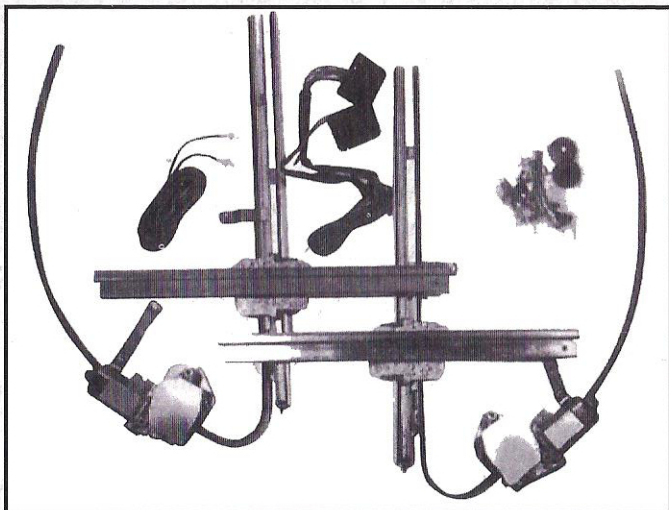

**EZ WIRE PROTECTOR**

Kit includes: 2 stainless steel springs, 4 aluminum sleeves, 4 - 15/16" collar & set screws.

Helps to prevent crimped, bent or possible short circuits in your wiring when opening and closing doors. Very practical, works great and will last a lifetime. Billet aluminum sleeves and stainless conduits. Made in the U.S.A.  
 \*Note: Will not work with hidden hinges.

Each **\$44.95**

**UNIVERSAL POWER WINDOW KIT**

Power Window Kits now available at an affordable price for all Street rods, Fat Fendered, Customs, Classics and truck applications. All kits come complete with all 3-lighted switches, all necessary hardware & instructions for an easy install.